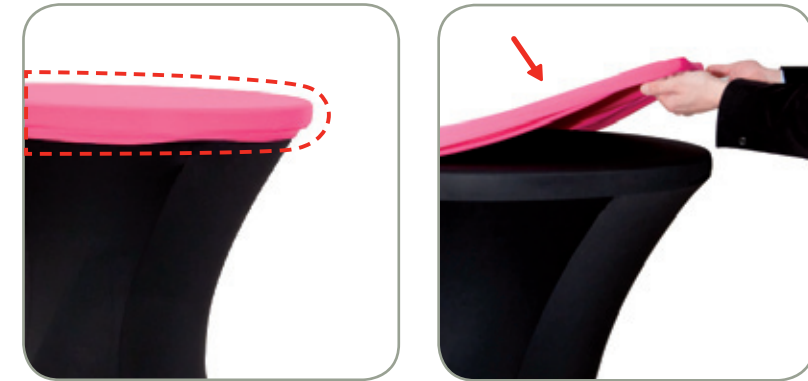

stretchtop covers

fundasuperiorstretch / housseplateaustretch
stretch-tischplattenbezüge / stretchafdekfolie
capaparatampostretch / foderasuperiorestretch

planet120

90% PES 10% LYCRA, 200 g/m², knitted

	Code: SPTT-00466 GTIN-13: 8436539291503 Pieces x polybag: 1 Polybags x carton: 20	Gross weight x carton: 7.5 kg / 16.5 lb GTIN-14: 18436539291500 Polybag size: 35 x 22 x 3 cm / 13.8" x 8.7" x 1.2" Carton size: 50 x 40 x 30 cm / 19.6" x 15.7" x 11.8"
	Code: SPTT-00463 GTIN-13: 8436539291497 Pieces x polybag: 1 Polybags x carton: 20	Gross weight x carton: 7.5 kg / 16.5 lb GTIN-14: 18436539291494 Polybag size: 35 x 22 x 3 cm / 13.8" x 8.7" x 1.2" Carton size: 50 x 40 x 30 cm / 19.6" x 15.7" x 11.8"
	Code: SPTT-00462 GTIN-13: 8436539295297 Pieces x polybag: 1 Polybags x carton: 20	Gross weight x carton: 7.5 kg / 16.5 lb GTIN-14: 18436539295294 Polybag size: 35 x 22 x 3 cm / 13.8" x 8.7" x 1.2" Carton size: 50 x 40 x 30 cm / 19.6" x 15.7" x 11.8"
	Code: SPTT-00464 GTIN-13: 8436539295303 Pieces x polybag: 1 Polybags x carton: 20	Gross weight x carton: 7.5 kg / 16.5 lb GTIN-14: 18436539295300 Polybag size: 35 x 22 x 3 cm / 13.8" x 8.7" x 1.2" Carton size: 50 x 40 x 30 cm / 19.6" x 15.7" x 11.8"
	Code: SPTT-00465 GTIN-13: 8436539295310 Pieces x polybag: 1 Polybags x carton: 20	Gross weight x carton: 7.5 kg / 16.5 lb GTIN-14: 18436539295317 Polybag size: 35 x 22 x 3 cm / 13.8" x 8.7" x 1.2" Carton size: 50 x 40 x 30 cm / 19.6" x 15.7" x 11.8"
	Code: SPTT-00468 GTIN-13: 8436539295334 Pieces x polybag: 1 Polybags x carton: 20	Gross weight x carton: 7.5 kg / 16.5 lb GTIN-14: 18436539295334 Polybag size: 35 x 22 x 3 cm / 13.8" x 8.7" x 1.2" Carton size: 50 x 40 x 30 cm / 19.6" x 15.7" x 11.8"
	Code: SPTT-00467 GTIN-13: 8436539295327 Pieces x polybag: 1 Polybags x carton: 20	Gross weight x carton: 7.5 kg / 16.5 lb GTIN-14: 18436539295324 Polybag size: 35 x 22 x 3 cm / 13.8" x 8.7" x 1.2" Carton size: 50 x 40 x 30 cm / 19.6" x 15.7" x 11.8"

planet150

90% PES 10% LYCRA, 200 g/m², knitted